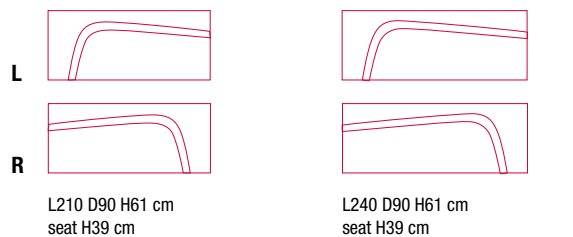

FRAME

The frame of the sofa is in solid wood, suspension with elastic belts covered with variable density polyether. Cylindrical small feet in polished aluminium or in white or black lacquered steel, height 15 cm.

COVER

The upholstery covers every part of the sofa and is completely removable.

BORA BORA

UNITS WITH TWO ARMS

UNITS WITH ONE ARM

EXAMPLES OF COMPOSITION

L300 D210 cm

L300 D210 cm

L390 D300 cm

L360 D270 cm

L600 D240 cm

L600 D300 cm

L330 D330 cm

L390 D300 cm

L720 D360 cm

L780 D300 cm

L660 D330 cm

L600 x D390 cm

Finishing

The number in the dot corresponds to the number of colour/material finish.

Here below, in the section FINISH OPTIONS, please note all the colours of the materials used for this product.