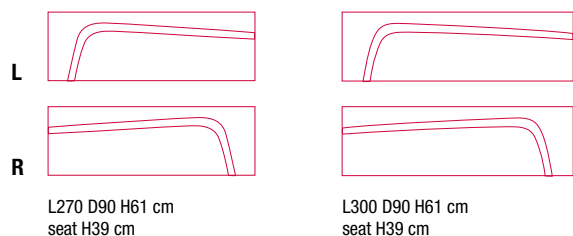

FRAME

The frame of the sofa is in solid wood, suspension with elastic belts covered with variable density polyether. Cylindrical small feet in polished aluminium or in white or black lacquered steel, height 15 cm.

COVER

The upholstery covers every part of the sofa and is completely removable.

BORA BORA

UNITS WITH TWO ARMS

UNITS WITH ONE ARM

EXAMPLES OF COMPOSITION

L300 D210 cm

L300 D210 cm

L390 D300 cm

L360 D270 cm

L600 D240 cm

L600 D300 cm

L330 D330 cm

L390 D300 cm

L720 D360 cm

L780 D300 cm

L660 D330 cm

L600 x D390 cm

Finishing

The number in the dot corresponds to the number of colour/material finish.

Here below, in the section FINISH OPTIONS, please note all the colours of the materials used for this product.