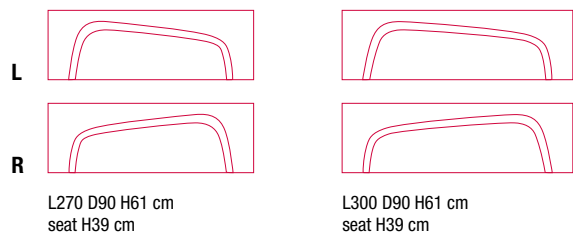

BORA BORA

UNITS WITH TWO ARMS