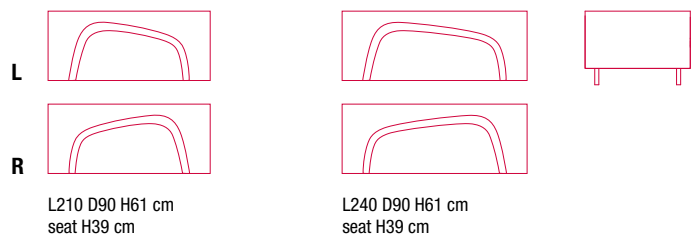

BORA BORA

UNITS WITH TWO ARMS